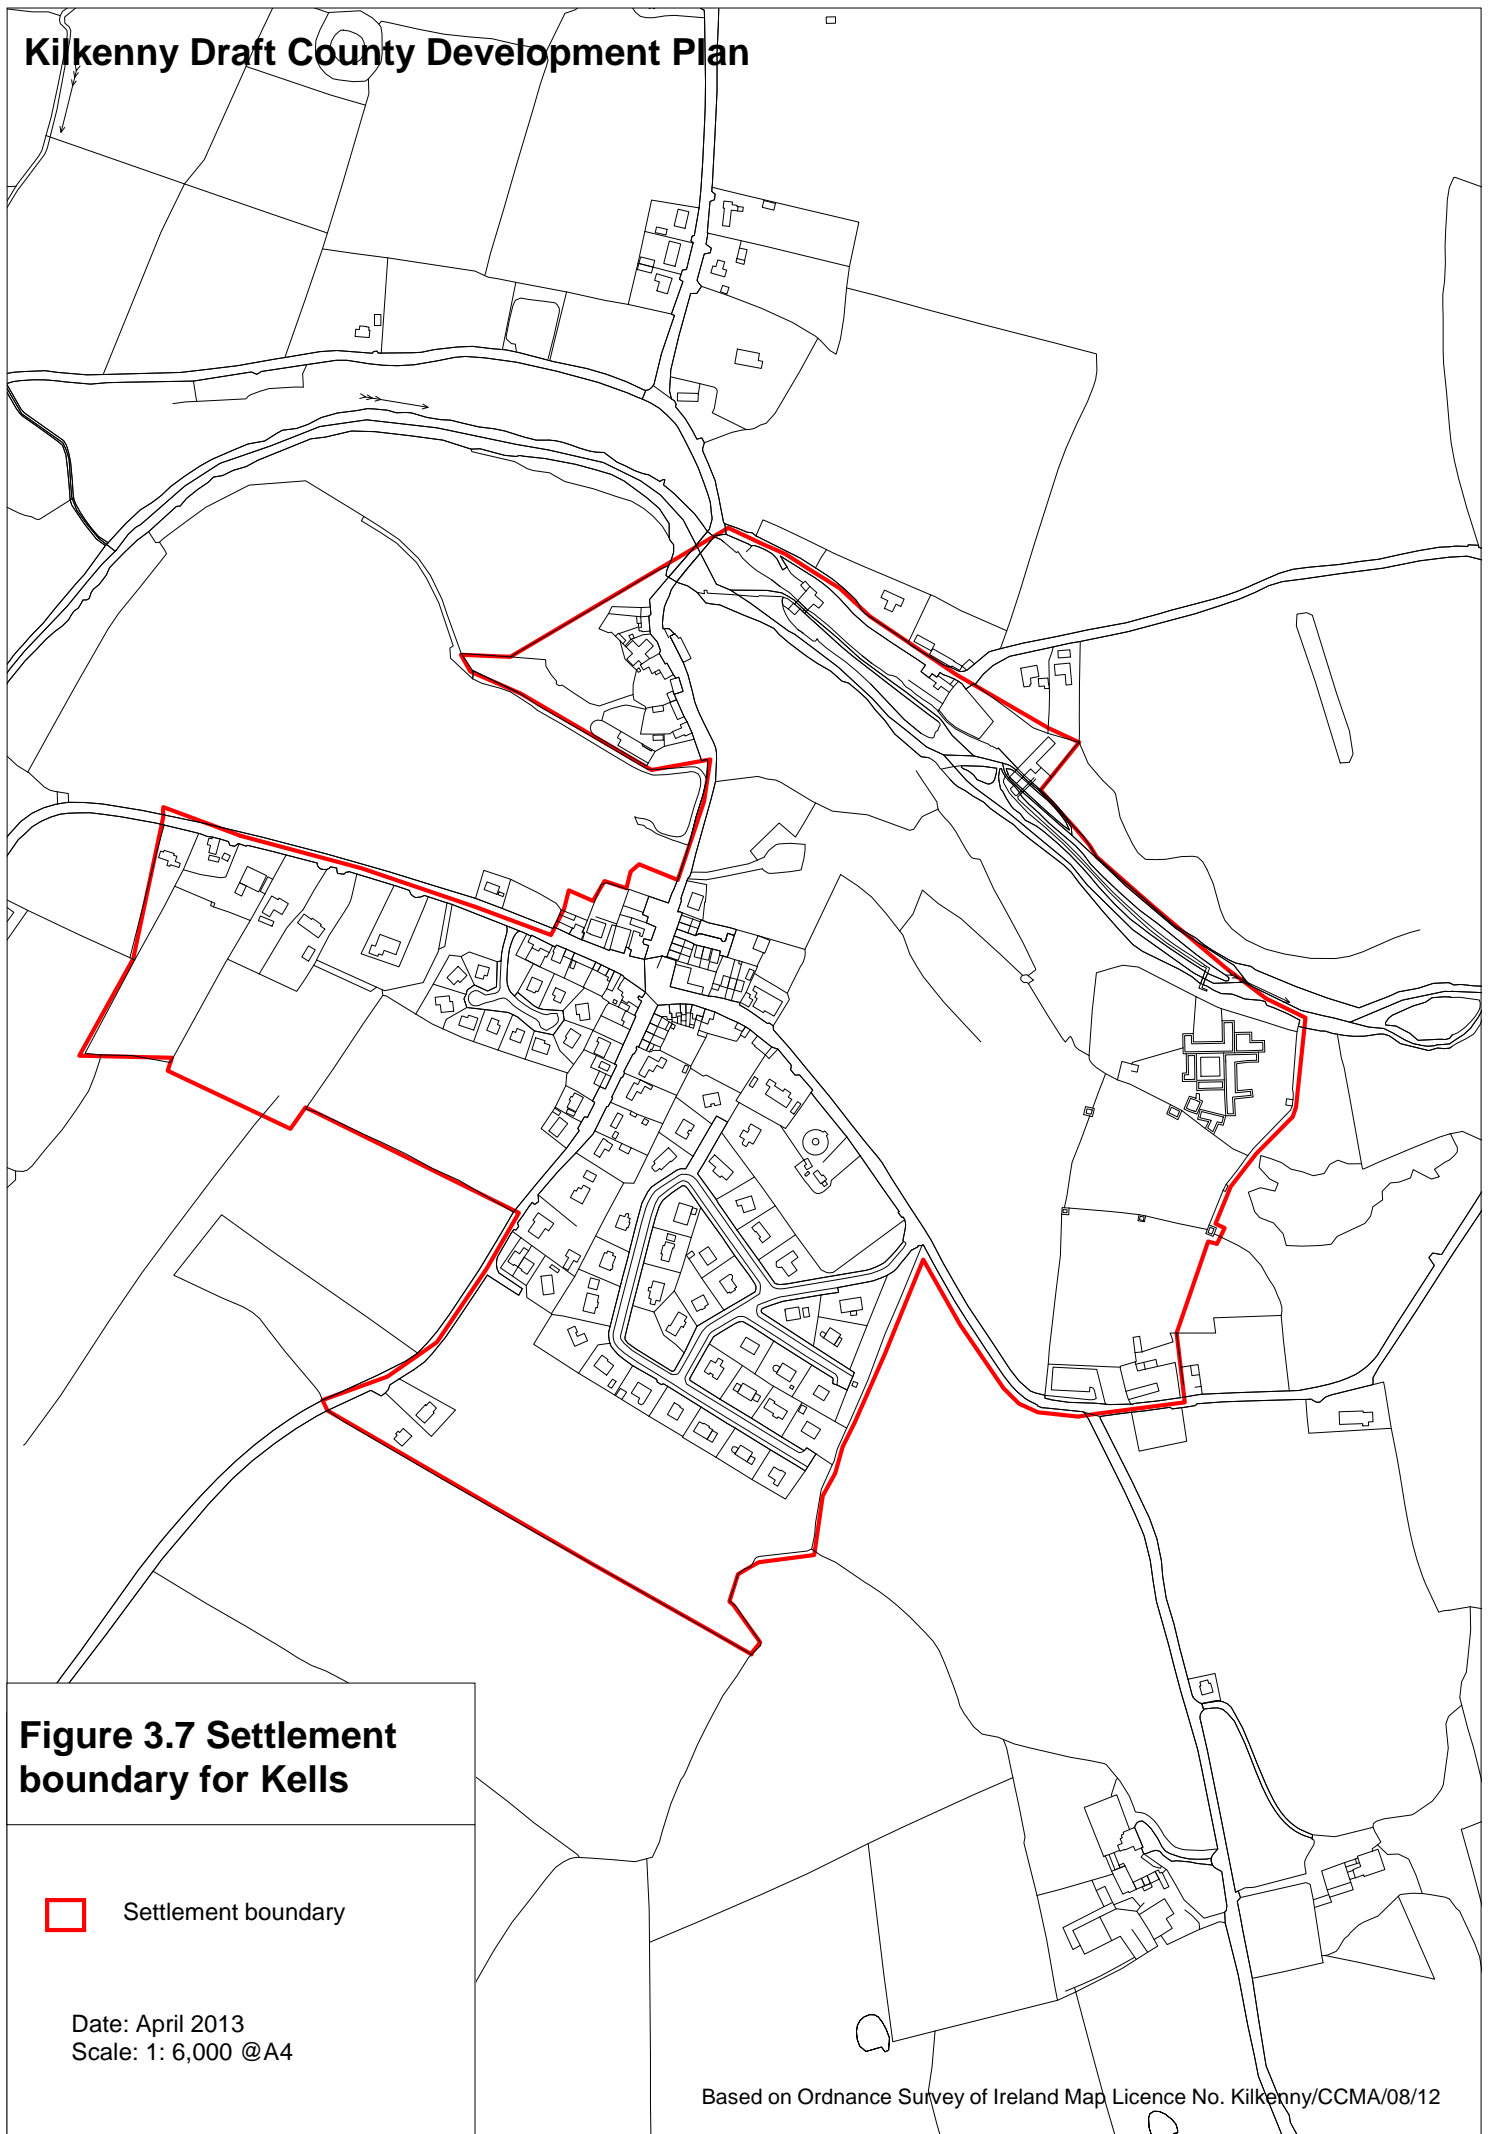

Kilkenny Draft County Development Plan

Figure 3.7 Settlement boundary for Kells

 Settlement boundary

Date: April 2013
Scale: 1: 6,000 @A4

Based on Ordnance Survey of Ireland Map Licence No. Kilkenny/CCMA/08/12